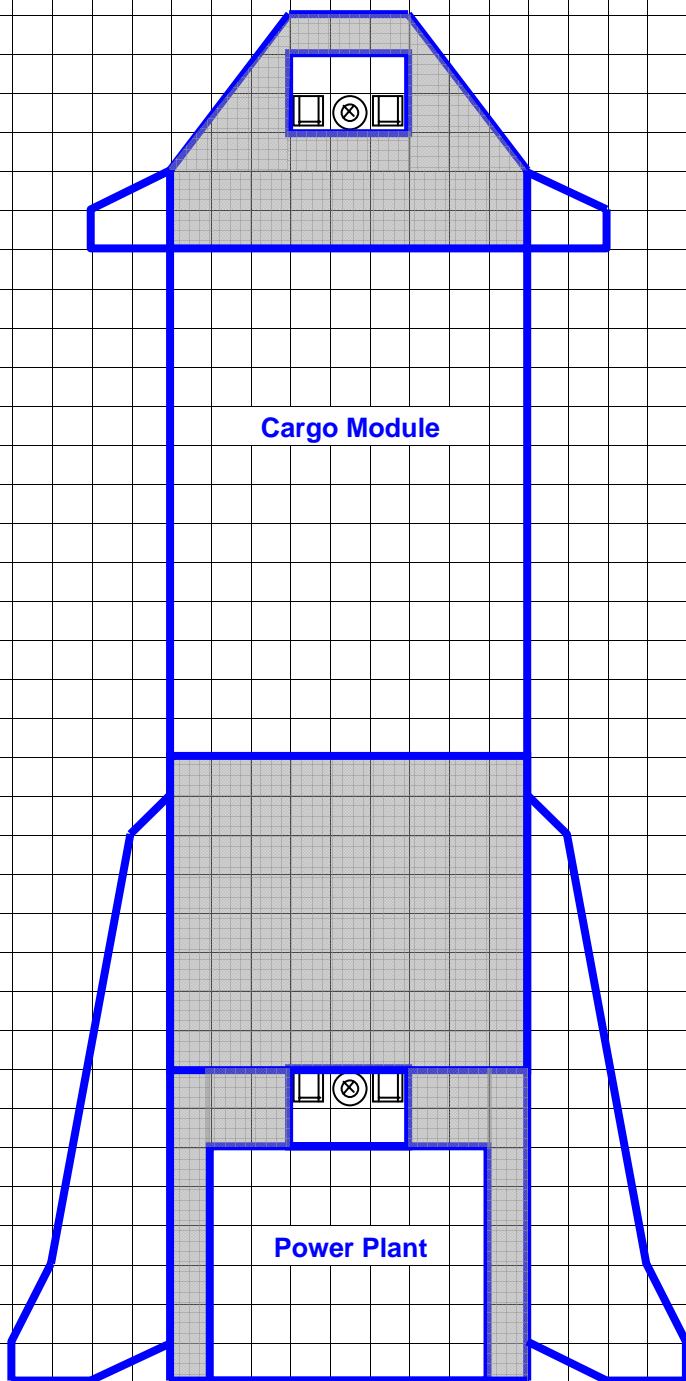

Alloy-class Modular Lander

- Notes:** 1. Each square is 1.5 m wide by 3 m high.
2. Shaded area is fuel tankage.